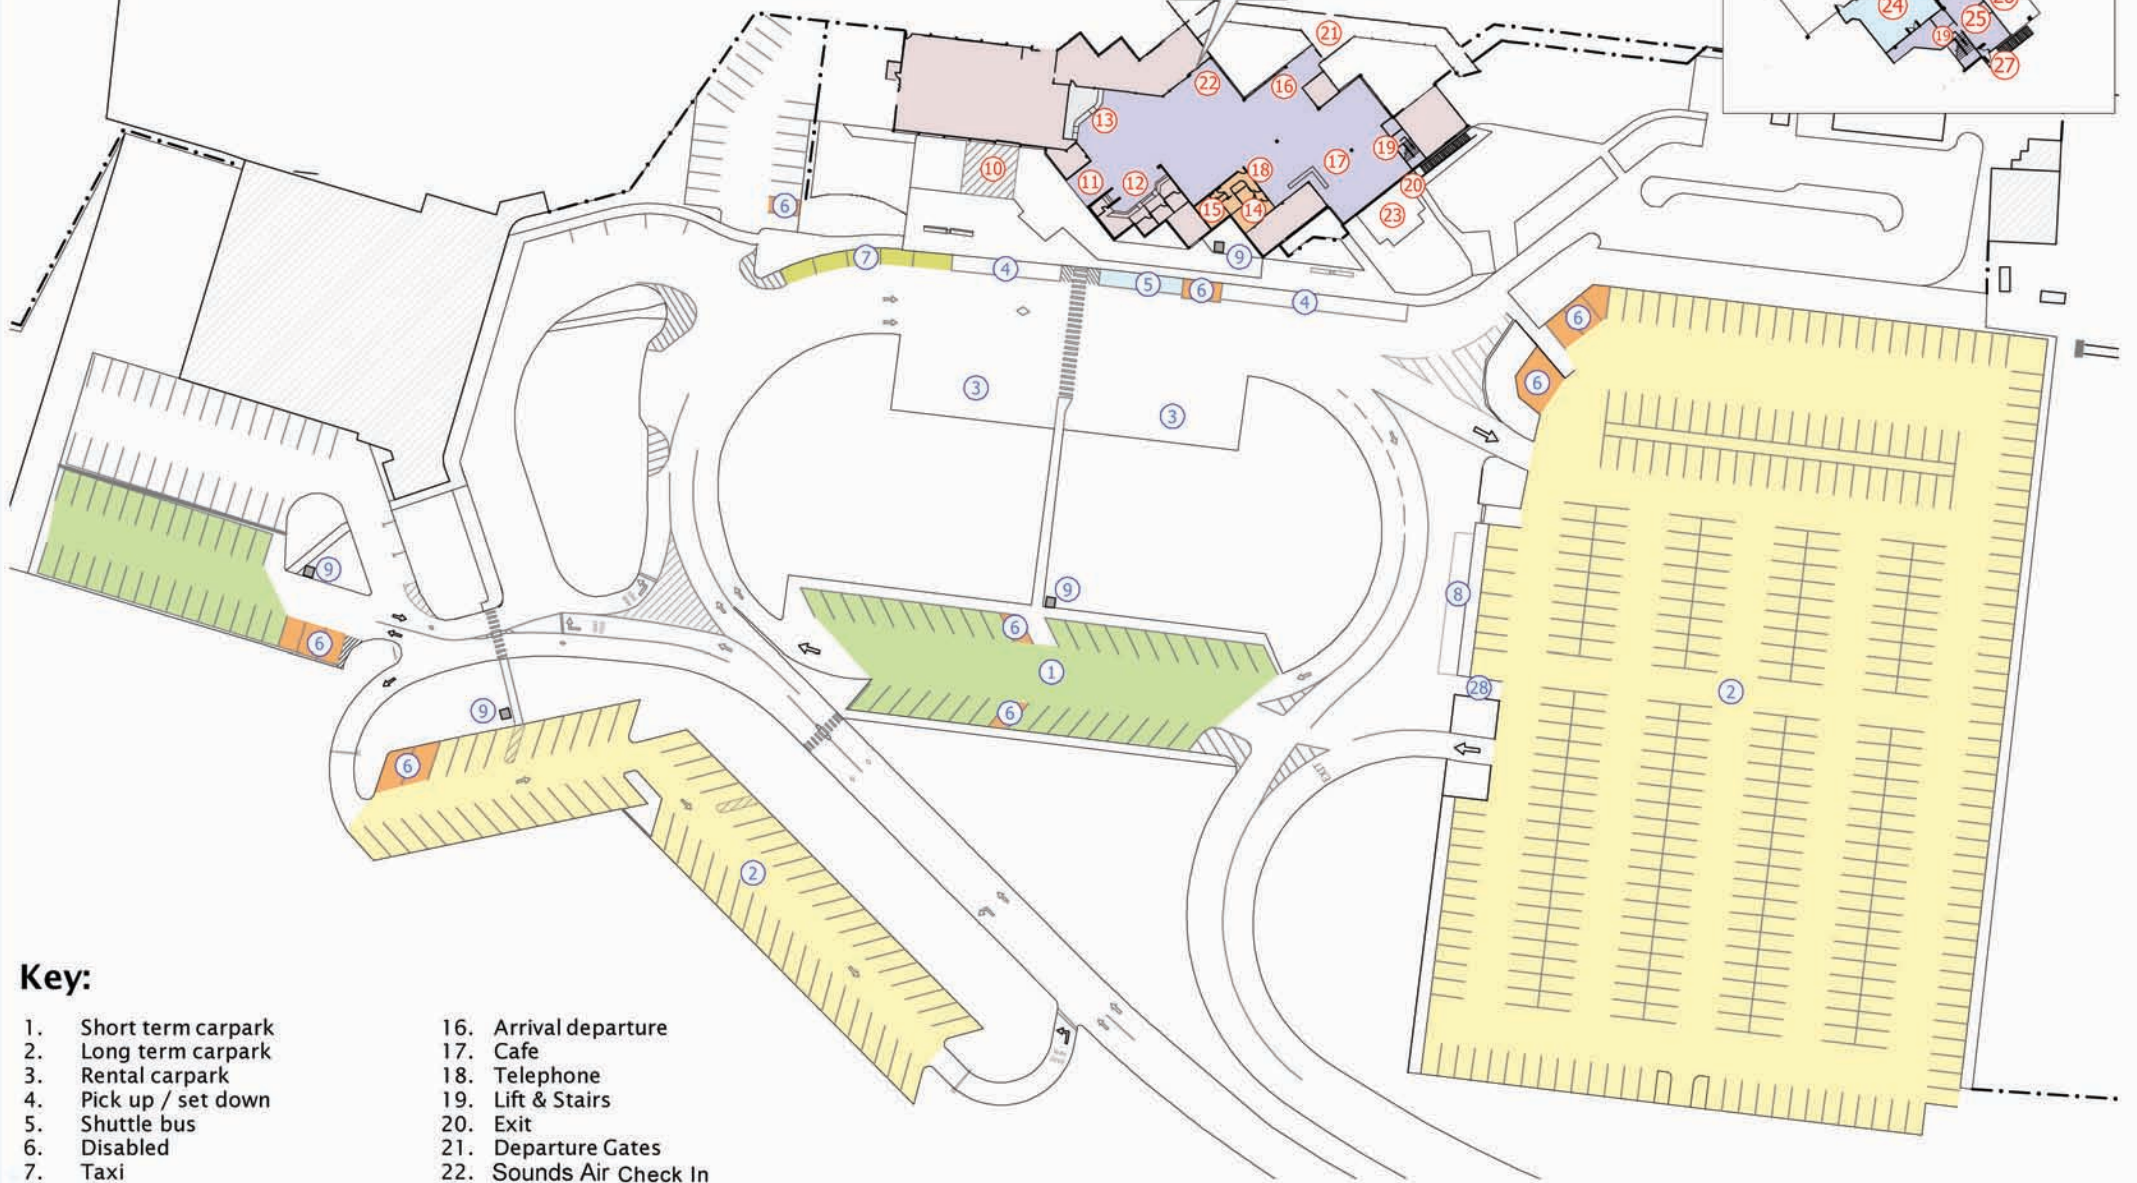

Nelson Airport First Floor Layout

**Key:**

- |                                   |                         |
|-----------------------------------|-------------------------|
| 1. Short term carpark             | 16. Arrival departure   |
| 2. Long term carpark              | 17. Cafe                |
| 3. Rental carpark                 | 18. Telephone           |
| 4. Pick up / set down             | 19. Lift & Stairs       |
| 5. Shuttle bus                    | 20. Exit                |
| 6. Disabled                       | 21. Departure Gates     |
| 7. Taxi                           | 22. Sounds Air Check In |
| 8. Bus stop & Prebooked Transport | 23. Cafe terrace        |
| 9. Pay Parking kiosk              | 24. Koru lounge         |
| 10. Luggage claim                 | 25. Public lounge       |
| 11. Main entrance                 | 26. Observatory deck    |
| 12. Car rentals                   | 27. Exit                |
| 13. Air New Zealand check in      | 28. Motorcycle Park     |
| 14. Mens toilet                   |                         |
| 15. Ladies toilet                 |                         |